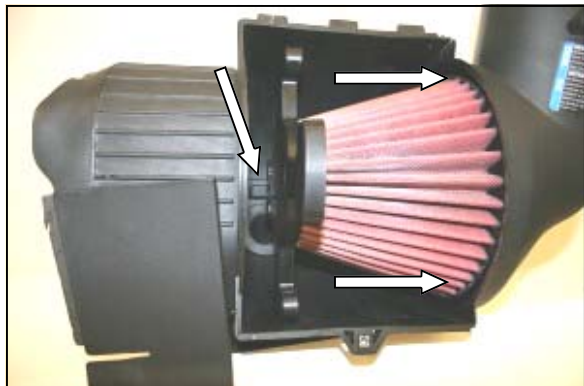

Thank you for selecting AIRAID.

1. Loosen the screw that holds the inspection cover on the top of the factory air box.

2. Remove the inspection cover to reveal the air filter.

3. Slide the factory air filter away from the elbow of the airbox and remove it.

2009-10 Models: Be sure to remove the separate sealing ring with the filter.

4. Locate the word "Down" on the filter, and notice that there is a notch in the urethane below it. It is important to locate this notch in the correct location in the bottom of the factory airbox.

5. Locate the raised rectangle in the bottom of the factory airbox. It is important to engage the notch at the bottom of the Airaid Premium Filter to ensure proper fit and a good seal.

6. Carefully align the notch on the Airaid Premium Filter with the raised rectangle at the bottom of the factory airbox, then slide the air filter towards the elbow. Make sure the air filter is seated inside the factory housing securely. Next, replace the factory inspection cover, and tighten the screw.