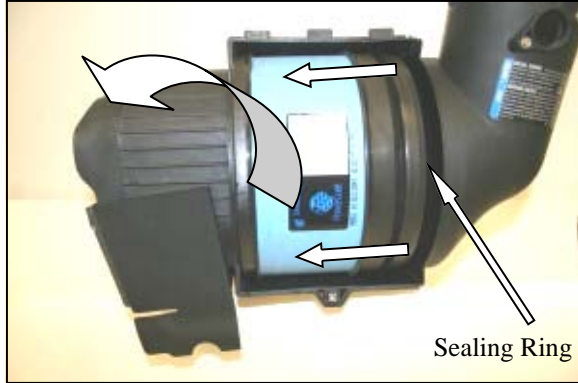

Thank you for selecting AIRAID.

1. Loosen the screw that holds the inspection cover on the top of the factory air box.

2. Remove the inspection cover to reveal the air filter.

3. Slide the factory air filter away from the elbow of the airbox and remove it.

2009-10 Models: Be sure to remove the separate sealing ring with the filter.

4. Locate the word "Down" on the filter, and notice that there is a notch in the urethane below it. It is important to locate this notch in the correct location in the bottom of the factory airbox.

5. Locate the raised rectangle in the bottom of the factory airbox. It is important to engage the notch at the bottom of the Airaid Premium Filter to ensure proper fit and a good seal.

6. Carefully align the notch on the Airaid Premium Filter with the raised rectangle at the bottom of the factory airbox, then slide the air filter towards the elbow. Make sure the air filter is seated inside the factory housing securely. Next, replace the factory inspection cover, and tighten the screw.