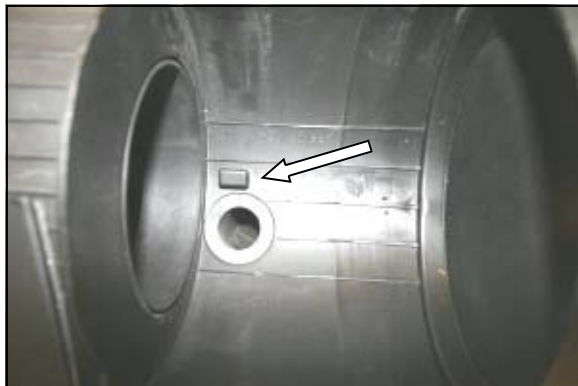

Thank you for selecting AIRAID.

1. Loosen the screw that holds the inspection cover on the top of the factory air box.

2. Remove the inspection cover to reveal the air filter.

3. Slide the factory air filter away from the elbow of the airbox and remove it.

2009-10 Models: Be sure to remove the separate sealing ring with the filter.

4. Locate the word "Down" on the filter, and notice that there is a notch in the urethane below it. It is important to locate this notch in the correct location in the bottom of the factory airbox.

5. Locate the raised rectangle in the bottom of the factory airbox. It is important to engage the notch at the bottom of the Airaid Premium Filter to ensure proper fit and a good seal.

6. Carefully align the notch on the Airaid Premium Filter with the raised rectangle at the bottom of the factory airbox, then slide the air filter towards the elbow. Make sure the air filter is seated inside the factory housing securely. Next, replace the factory inspection cover, and tighten the screw.